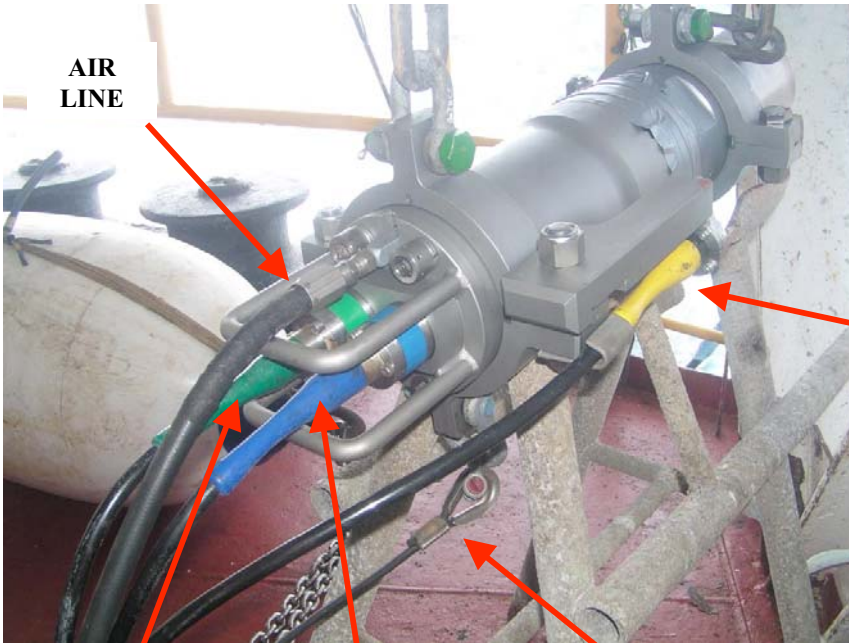

GI Gun Towing Configuration (Updated Leg 207)

AIR
LINE

BLASTPHONE
(YELLOW)

GENERATOR
TRIGGER LEAD
(GREEN)

INJECTOR
TRIGGER LEAD
(BLUE)

SAFETY
STRAIN
MEMBER

AIR LINE
" JUMPER

INJECTOR -
STARBOARD
TRIGGER

GENERATOR -
PORT
TRIGGER

TUGGER
LINE

TOWING
LINE

SNAP SHACKLE

SNATCH BLOCK

GI Gun VSP Configuration (Updated Leg 207)

**SCHLUMBERGER
HYDROPHONE**

STRAIN RELIEF