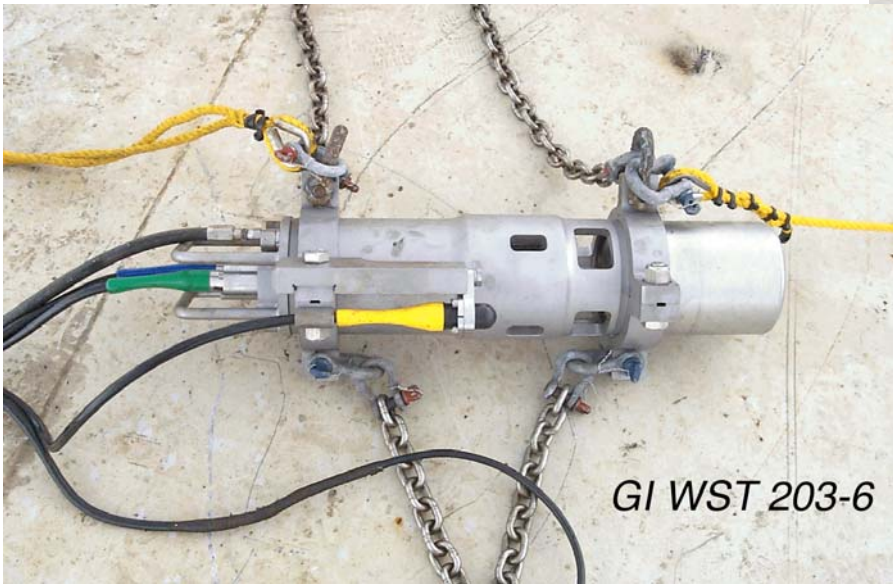

GI Gun Towing Configuration (Updated Leg 207)

AIR
LINE

BLASTPHONE
(YELLOW)

GENERATOR
TRIGGER LEAD
(GREEN)

INJECTOR
TRIGGER LEAD
(BLUE)

SAFETY
STRAIN
MEMBER

AIR LINE
" JUMPER

INJECTOR -
STARBOARD
TRIGGER

GENERATOR -
PORT
TRIGGER

TUGGER
LINE

TOWING
LINE

SNAP SHACKLE

SNATCH BLOCK

GI Gun VSP Configuration (Updated Leg 207)

**SCHLUMBERGER
HYDROPHONE**

STRAIN RELIEF