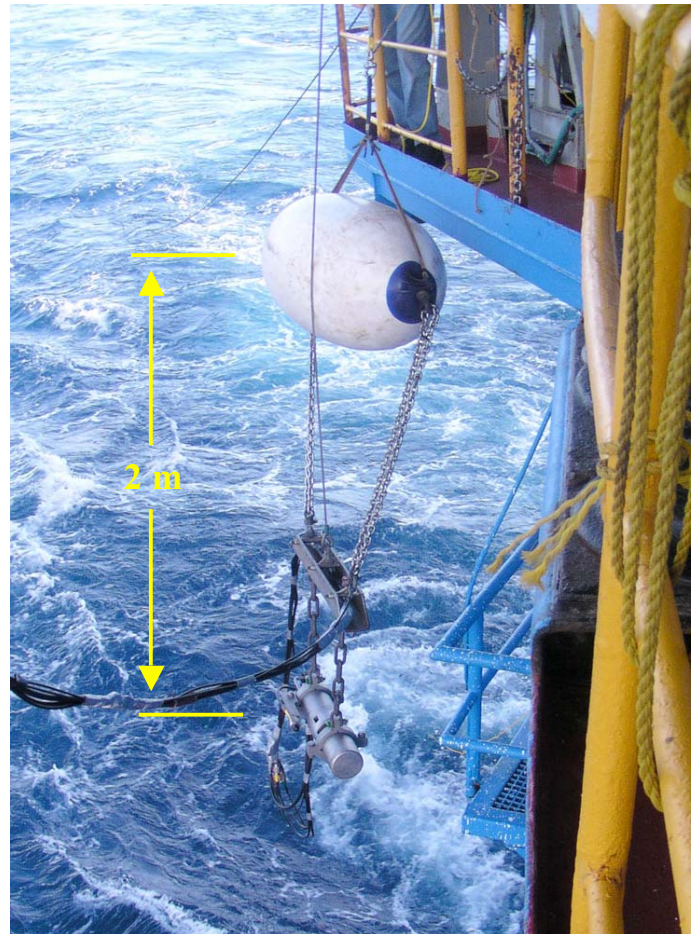

GI Gun Towing Configuration (Updated Leg 207)

AIR
LINE

BLASTPHONE
(YELLOW)

GENERATOR
TRIGGER LEAD
(GREEN)

INJECTOR
TRIGGER LEAD
(BLUE)

SAFETY
STRAIN
MEMBER

AIR LINE
" JUMPER

INJECTOR -
STARBOARD
TRIGGER

GENERATOR -
PORT
TRIGGER

TUGGER
LINE

TOWING
LINE

SNAP SHACKLE

SNATCH BLOCK

GI Gun VSP Configuration (Updated Leg 207)

**SCHLUMBERGER
HYDROPHONE**

STRAIN RELIEF