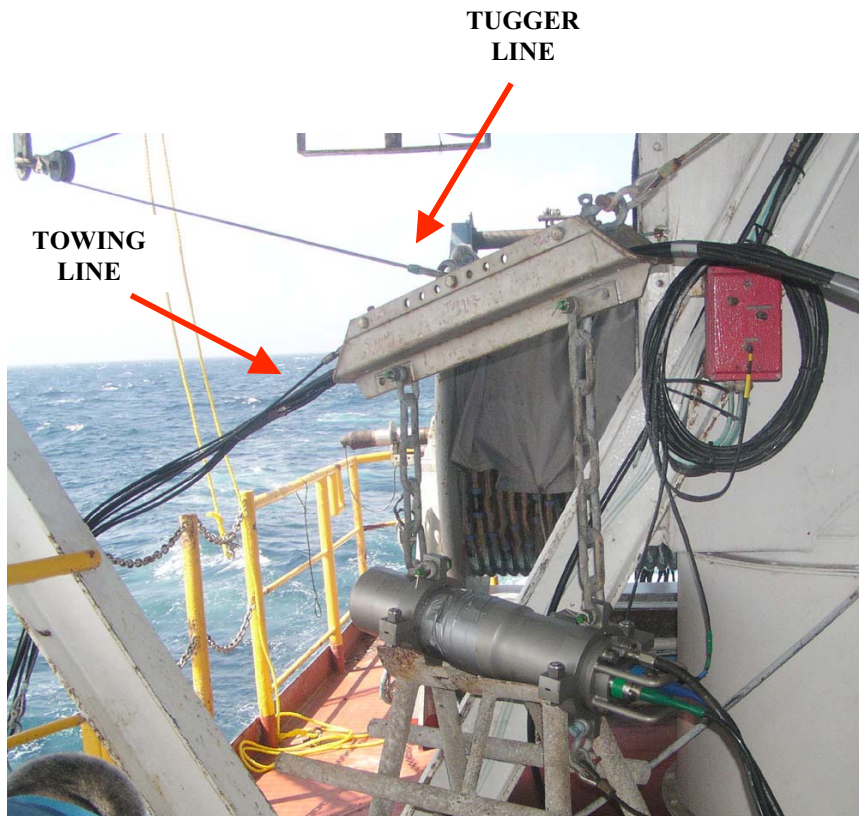

GI Gun Towing Configuration (Updated Leg 207)

AIR
LINE

BLASTPHONE
(YELLOW)

GENERATOR
TRIGGER LEAD
(GREEN)

INJECTOR
TRIGGER LEAD
(BLUE)

SAFETY
STRAIN
MEMBER

AIR LINE
" JUMPER

INJECTOR -
STARBOARD
TRIGGER

GENERATOR -
PORT
TRIGGER

TUGGER
LINE

TOWING
LINE

SNAP SHACKLE

SNATCH BLOCK

GI Gun VSP Configuration (Updated Leg 207)

**SCHLUMBERGER
HYDROPHONE**

STRAIN RELIEF