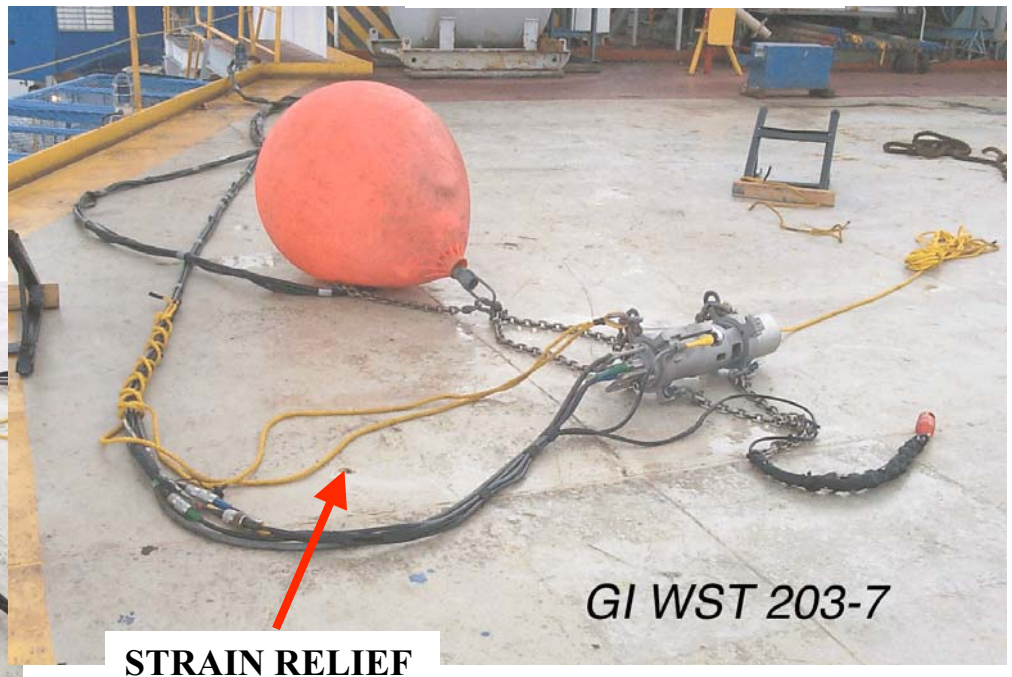

GI Gun Towing Configuration (Updated Leg 207)

AIR
LINE

BLASTPHONE
(YELLOW)

GENERATOR
TRIGGER LEAD
(GREEN)

INJECTOR
TRIGGER LEAD
(BLUE)

SAFETY
STRAIN
MEMBER

AIR LINE
" JUMPER

INJECTOR -
STARBOARD
TRIGGER

GENERATOR -
PORT
TRIGGER

TUGGER
LINE

TOWING
LINE

SNAP SHACKLE

SNATCH BLOCK

GI Gun VSP Configuration (Updated Leg 207)

**SCHLUMBERGER
HYDROPHONE**

STRAIN RELIEF