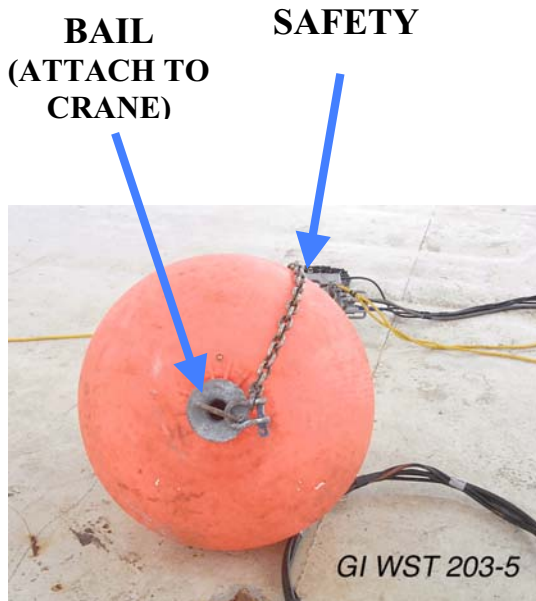

GI Gun Towing Configuration (Updated Leg 207)

AIR
LINE

BLASTPHONE
(YELLOW)

GENERATOR
TRIGGER LEAD
(GREEN)

INJECTOR
TRIGGER LEAD
(BLUE)

SAFETY
STRAIN
MEMBER

AIR LINE
" JUMPER

INJECTOR -
STARBOARD
TRIGGER

GENERATOR -
PORT
TRIGGER

TUGGER
LINE

TOWING
LINE

SNAP SHACKLE

SNATCH BLOCK

GI Gun VSP Configuration (Updated Leg 207)

**SCHLUMBERGER
HYDROPHONE**

STRAIN RELIEF