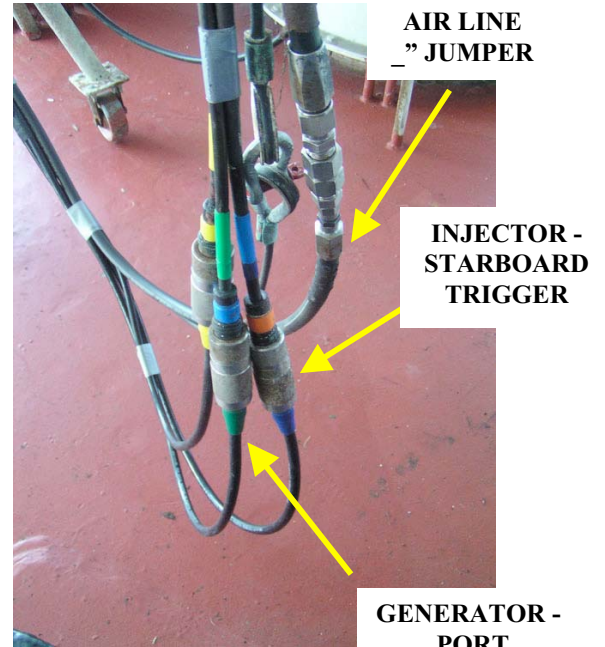

GI Gun Towing Configuration (Updated Leg 207)

AIR
LINE

BLASTPHONE
(YELLOW)

GENERATOR
TRIGGER LEAD
(GREEN)

INJECTOR
TRIGGER LEAD
(BLUE)

SAFETY
STRAIN
MEMBER

AIR LINE
" JUMPER

INJECTOR -
STARBOARD
TRIGGER

GENERATOR -
PORT
TRIGGER

TUGGER
LINE

TOWING
LINE

SNAP SHACKLE

SNATCH BLOCK

GI Gun VSP Configuration (Updated Leg 207)

**SCHLUMBERGER
HYDROPHONE**

STRAIN RELIEF