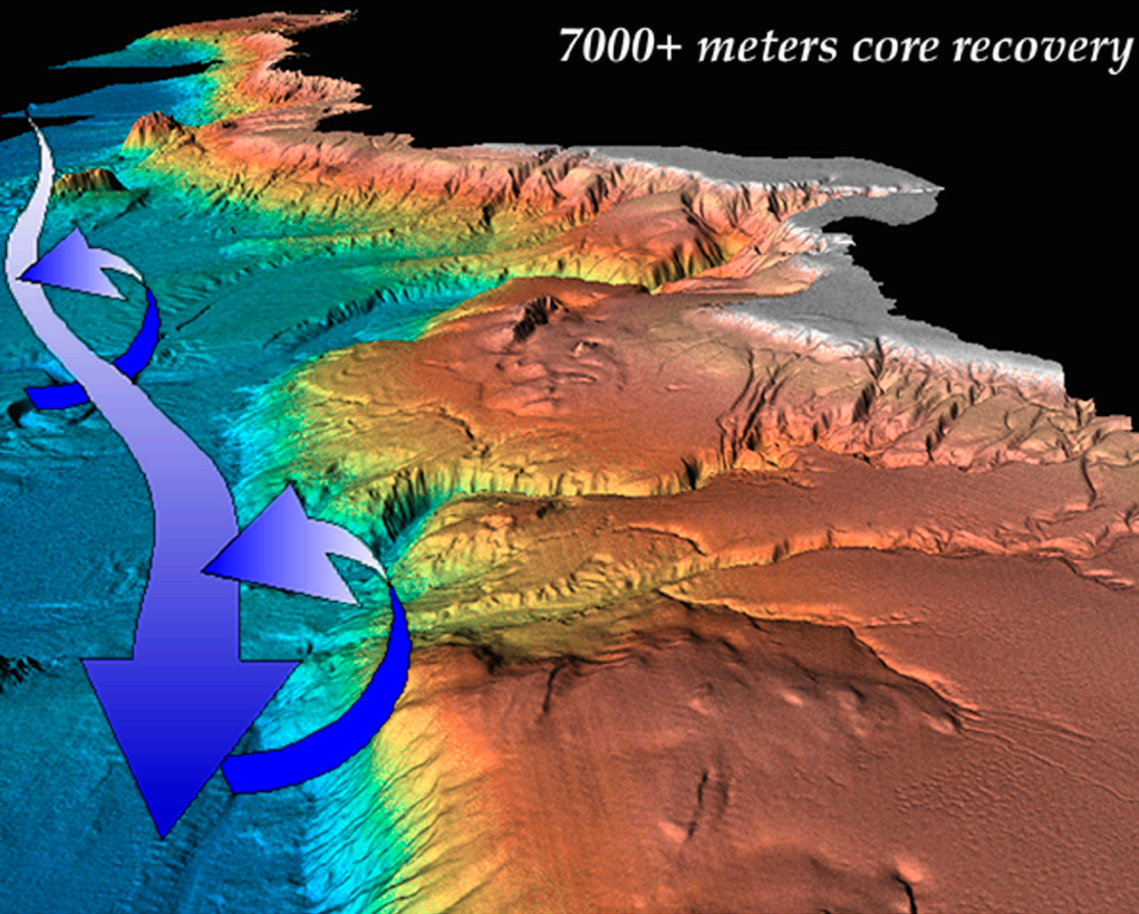

CALIFORNIA MARGIN - ODP LEG 197

7000+ meters core recovery

Acapulco - San Diego - San Francisco
20 April to 16 June 1996